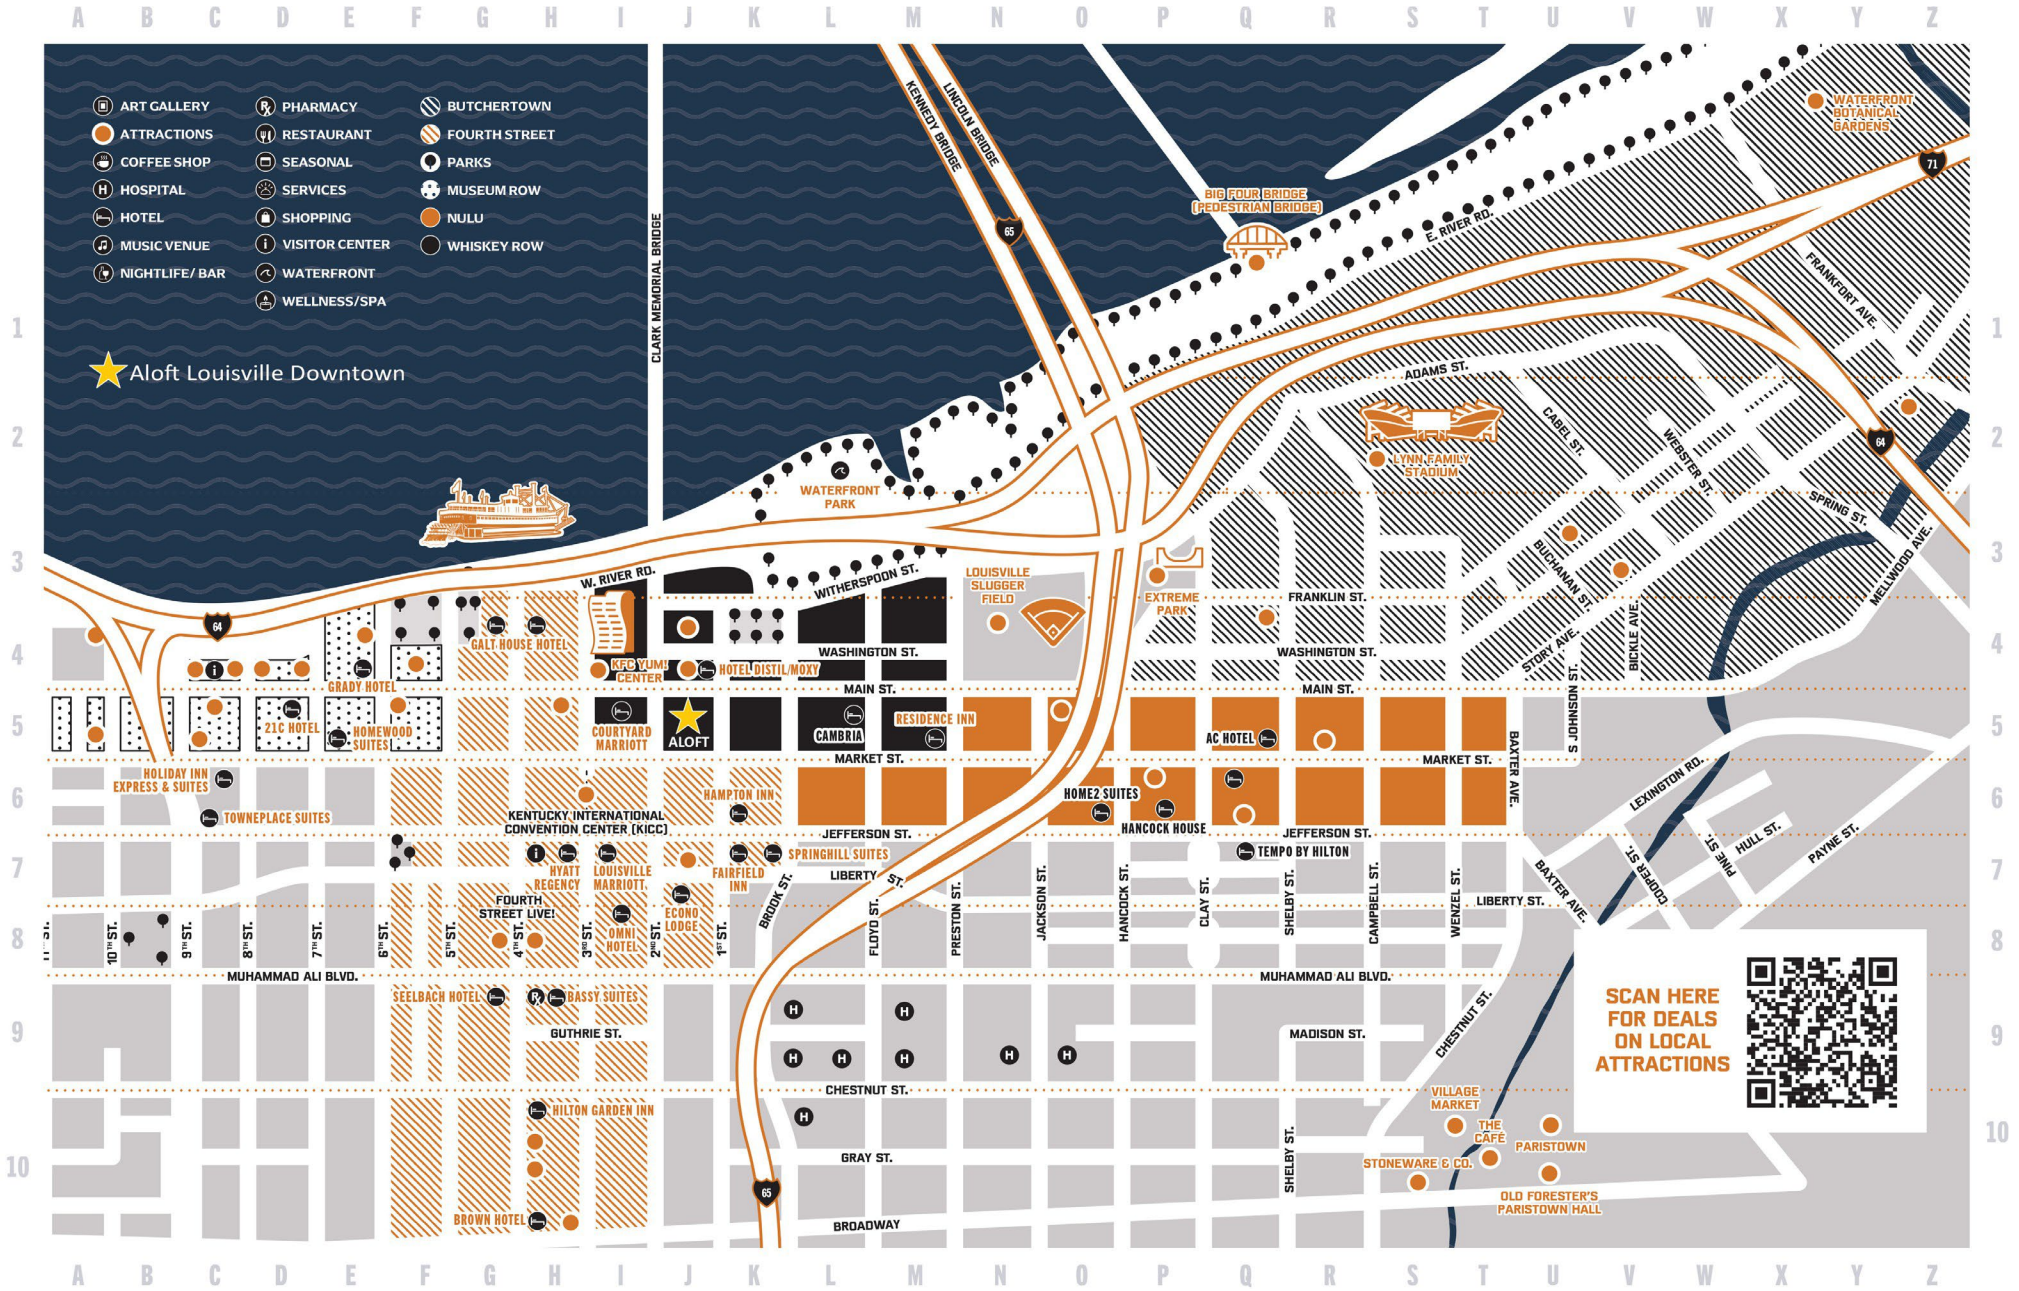

Walking Map of Downtown Louisville

Resource Map: Louisville Tourism at <https://www.gotolouisville.com/travel-tools/maps/>